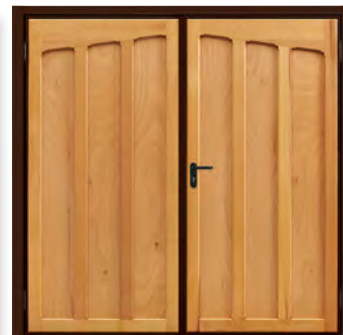

Beaumont window options

Cross

Standard

Diamond

Timber Side Hinged

The timeless quality of cedar.

Horizontal Cedar

Kingsbury