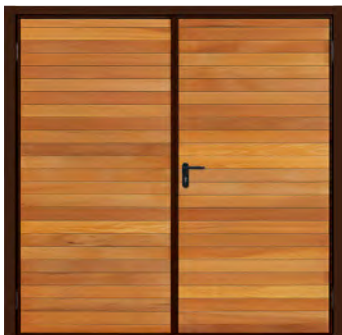

Beaumont window options

Cross

Standard

Diamond

Timber Side Hinged

The timeless quality of cedar.

Horizontal Cedar

Kingsbury