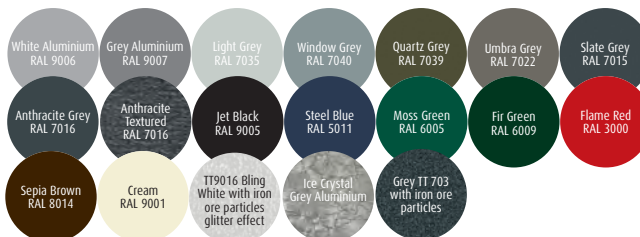

Finish & Colour?

The array of finishes and colours now available ensures you can choose just the right look. Textured finishes, colour coatings, wood effect laminates and natural timbers are just the start. Oxley can also produce custom colours to tie in with existing colour schemes - your imagination is the only limit!

Georgian with windows

Small Rib

Medium Rib

The choice of finishes is vast. Solid colours, metallic colours and wood effects. Different textures too - smooth, embossed woodgrain, stucco or microrib.

Standard Colours

Wood effect:

2

Choose your finish & colour

Solid Timber Sectional finished in Rosewood

SCAN ME FOR MORE ABOUT AUTOMATION

Georgian Sectional in Steel Blue

Remote control is perhaps the most essential luxury, especially on a rainy night!

Steel Roller Door in Black

Single Skin Roller Colours

Laminate Finishes

- WHITE BS 00 E 55
- ZINCALUME
- BLACK BS 00 E 53
- NAVY BLUE RAL 5003
- OLIVE GREEN BS 12 B 27
- GOOSEWING GREY BS 10 A 05
- MERLIN GREY BS 18 B 25
- ULTRAMARINE BLUE RAL 5002
- JUNIPER GREEN BS 12 B 29
- ANTHRACITE RAL 7016
- VANDYKE BROWN BS 08 B 29
- BURGUNDY BS 04 D 45