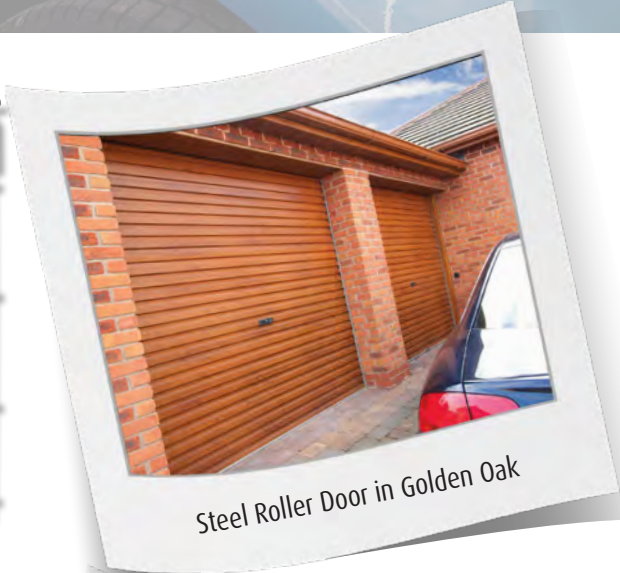

Light, smooth and quiet