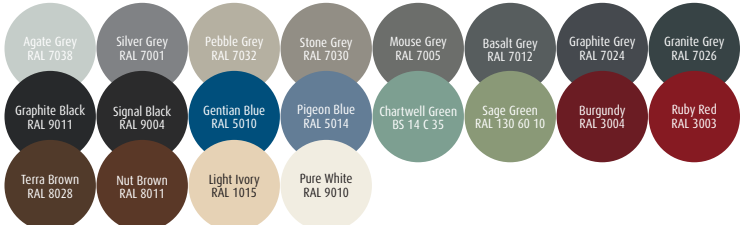

Optional Colours

Secured by Design

Police Preferred Specification

GARADOR
The Garage Door People

Oxley's security rated sectional garage doors are made by Garador who hold the Secured by Design Accreditation for their steel sectional garage doors - the Police preferred specification. For added peace of mind when storing valuables in your garage, this independently tested and certified specification is the best choice.