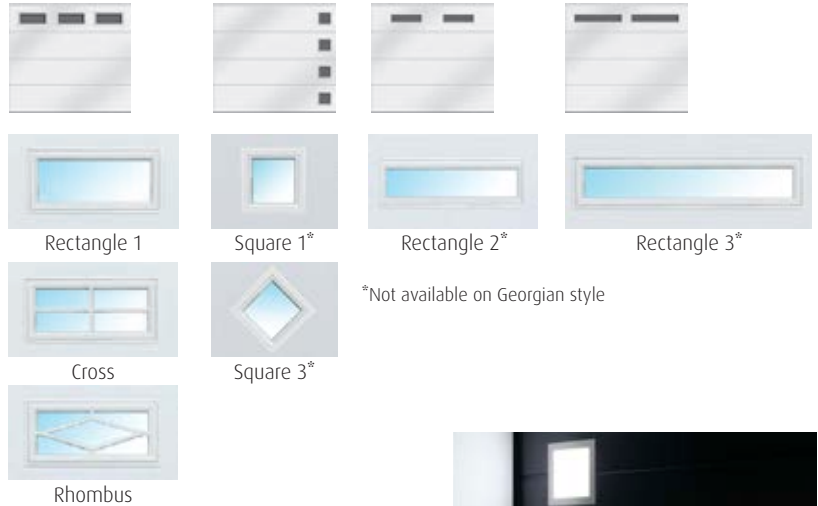

*Not available on Georgian style

Aluminium Windows

With an aluminium casement, polymer glazing unit and the option of LED lighting to create a striking ambience, these windows are a real design statement.