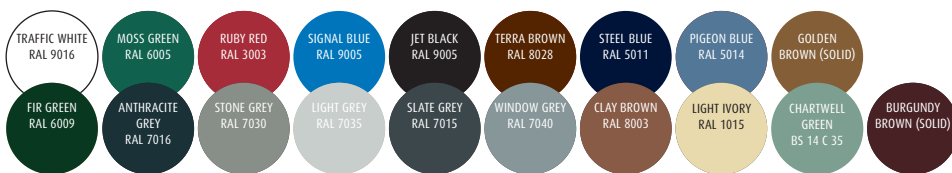

Salisbury Steel Garage Door in Chartwell Green

Beaumont Steel Garage Door in Red

Steel Garage Door Colours