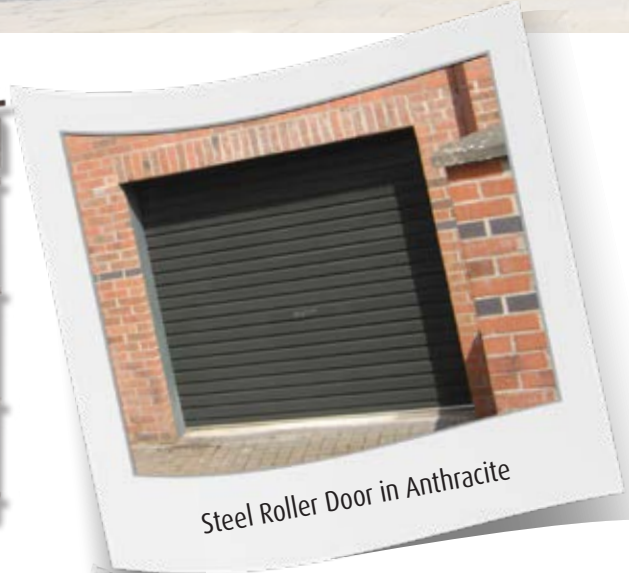

Light, smooth and quiet ✓