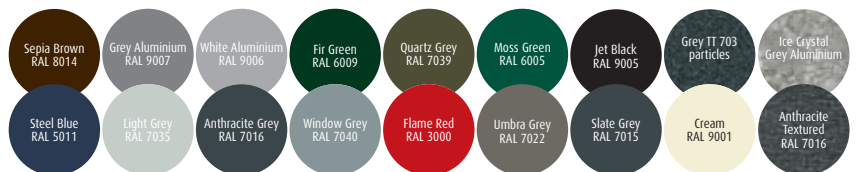

## Finish & Colour?

The array of finishes and colours now available ensures you can choose just the right look. Textured finishes, colour coatings, wood effect laminates and natural timbers are just the start. Oxley can also produce custom colours to tie in with existing colour schemes - your imagination is the only limit!

Microrib

Woodgrain

Smooth

Georgian

Georgian with windows

Small Rib

Medium Rib shown in Anthracite Grey

2

Choose your finish & colour

The choice of finishes is vast. Solid colours, metallic colours and wood effects. Different textures too - smooth, embossed woodgrain or microrib.

Solid Timber Sectional finished in Rosewood

### Plastisol Leathergrain Finishes

- WHITE BS 00 E 55
- JUNIPER GREEN BS 12 B 29
- BURGUNDY BS 04 D 45
- MUSHROOM BS 10 B 19
- BLACK BS 00 E 53
- ANTHRACITE RAL 7016
- GOOSEWING GREY BS 10 A 05
- OLIVE GREEN BS 12 B 27
- HONESTY CREAM BS 10 C 31
- MERLIN GREY BS 18 B 25
- NAVY BLUE RAL 5003
- VANDYKE BROWN BS 08 B 29