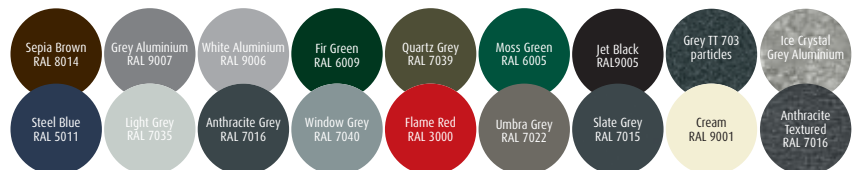

## Insulated Garage Door Colours

The choice of finishes is vast. Solid colours, metallic colours and wood effects. Different textures too - smooth, embossed woodgrain or microrib.

If you don't see the colour you want in our standard range, we can paint your door to match other finishes on your home. RAL reference or Farrow and Ball shade. The paint finish has a low gloss lustre and will be a good match, but not an absolute match, to other finishes.