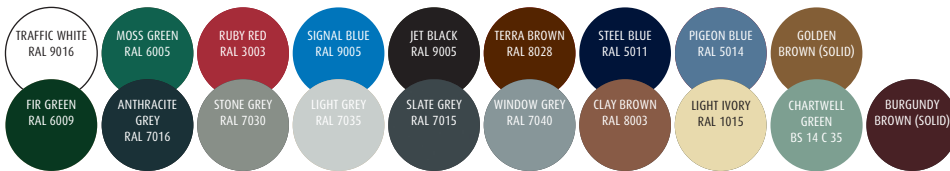

All styles are available as 1/2 and 1/2 split or 1/3-2/3 design and as matching single leaf side doors.

Uninsulated Side Hinged

Reflecting traditional styling uninsulated side hinged doors are a classic choice.

Beaumont window options

Timber Side Hinged

The timeless quality of cedar.

Timber Door Colours