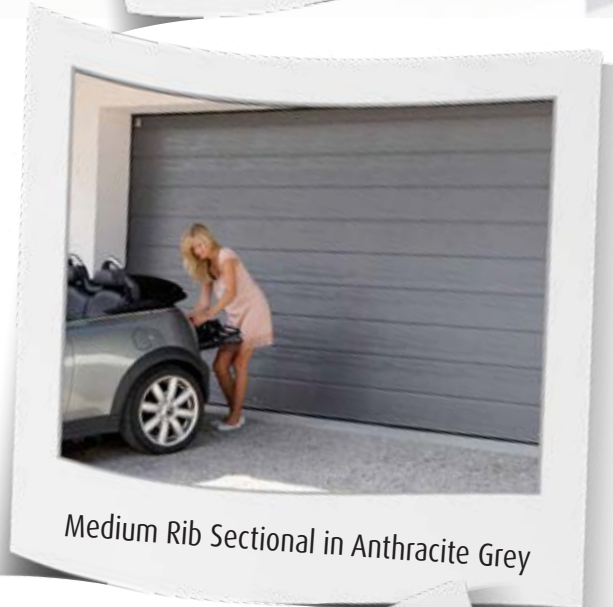

Insulated Roller in Black