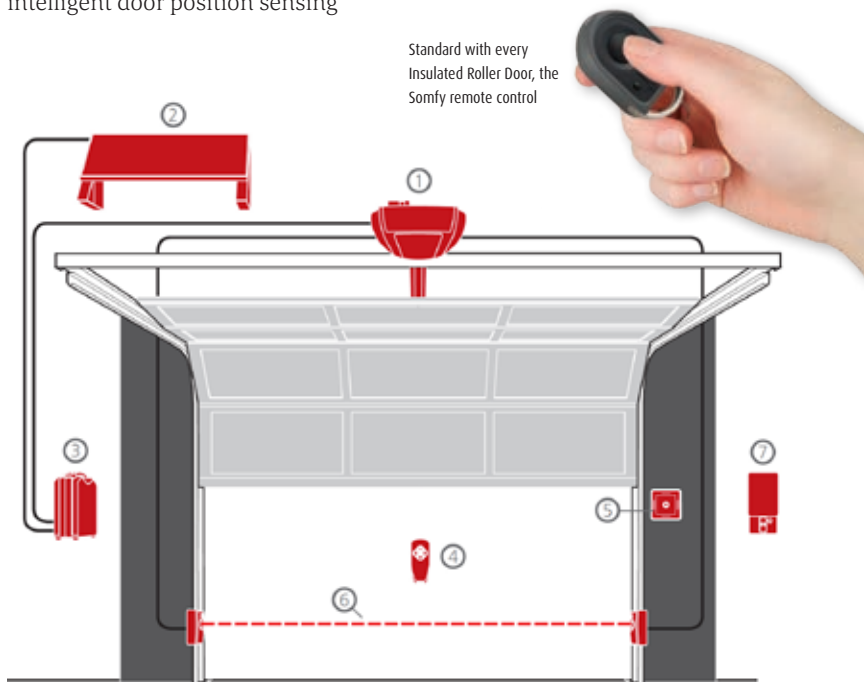

Standard with every Insulated Roller Door, the Somfy remote control

2. Solar power unit
3. Rechargeable battery backup pack
4. Remote control
5. Interior radio push button
6. Safety magic eye photocells
7. Radio keypad
7. Fingerprint scanner

CE marked for safety