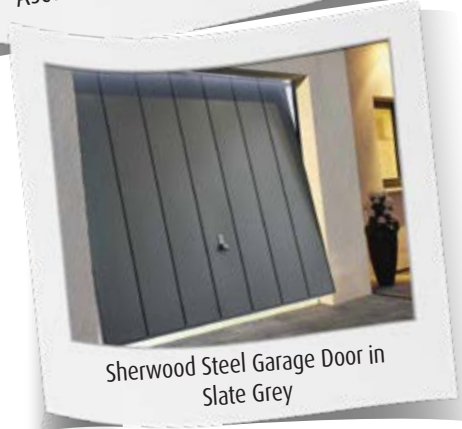

## Window styles

Add windows to the Beaumont for natural light.

Diamond

Cross

Standard

Cathedral

Salisbury

Sherwood

### Steel Garage Door Colours

Beaumont with Cross Windows

Ascot Steel Garage Door in Anthracite Grey

Retractable operation (all door sizes)

Canopy operation (single door sizes)

Sherwood Steel Garage Door in Slate Grey

Salisbury Steel Garage Door in Chartwell Green

Beaumont Steel Garage Door in Red